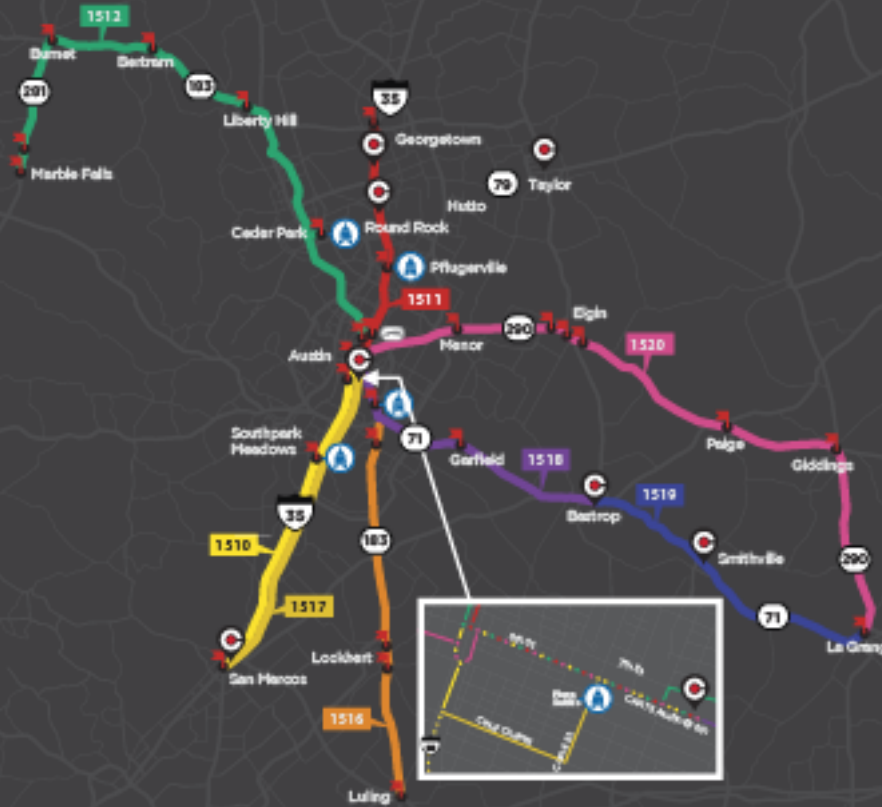

**INTERURBAN COACH ROUTES**

- 1510 Interurban Coach IH 35
- 1511 Interurban Coach IH 35
- 1512 Interurban Coach HWY 183
- 1515 Interurban Coach HWY 183
- 1517 Interurban Coach Tx State Exp. IH 35
- 1518 Interurban Coach HWY 71
- 1519 Interurban Coach HWY 71
- 1520 Interurban Coach HWY 290

- C CARTS Stations
- Other Stops
- Metro Stations
- Greyhound Station

For More Information  
 RideCARTS.com  
 512/478 RIDE (7433)

## Express Gold Route- IH35

**Fall Schedule 2020**  
**Restored Service effective August 24, 2020**

### SOUTHBOUND—MONDAY - FRIDAY

Austin to Texas State University; with stops at Plaza Saltillo, Southpark Meadows, and San Marcos CARTS. You can make connections to Capital Metro at Southpark Meadows and Plaza Saltillo.